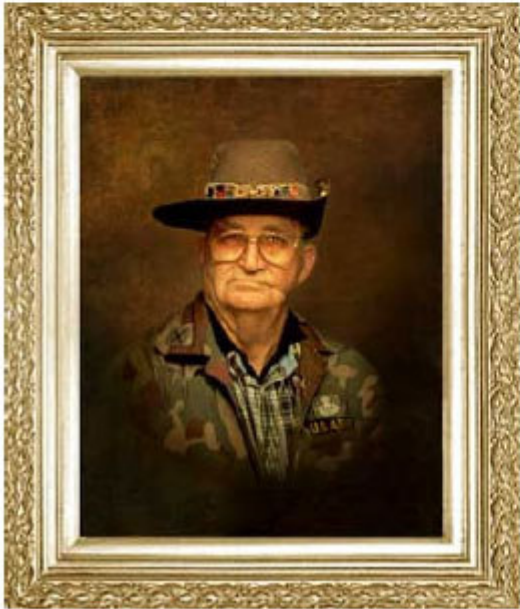

Fuller-Speckien-Hulke Funeral Home provides Memory Portraits to the families we assist

Fuller-Speckien-Hulke Funeral Home provides Memory Portraits to the families we assist

Fuller-Speckien-Hulke Funeral Home is one of two funeral homes in the Chippewa Valley that provides a lasting tribute to a friend or loved one in a Memory Portrait. The portrait is special way of paying tribute and providing a lasting memorial to the family, which has experienced the death of a loved one. Our portraits pay tribute to the deceased while bringing comfort to the surviving families and friends. Contact us if you are interested in purchasing a portrait.

Fuller-Speckien-Hulke Funeral Home proudly provides an extra large 16"x20" distinctive, classic Rembrandt-style portrait for each of the families we assist. We do this to honor the deceased by providing his or her family with an everlasting portrait, which is a gift from our staff.